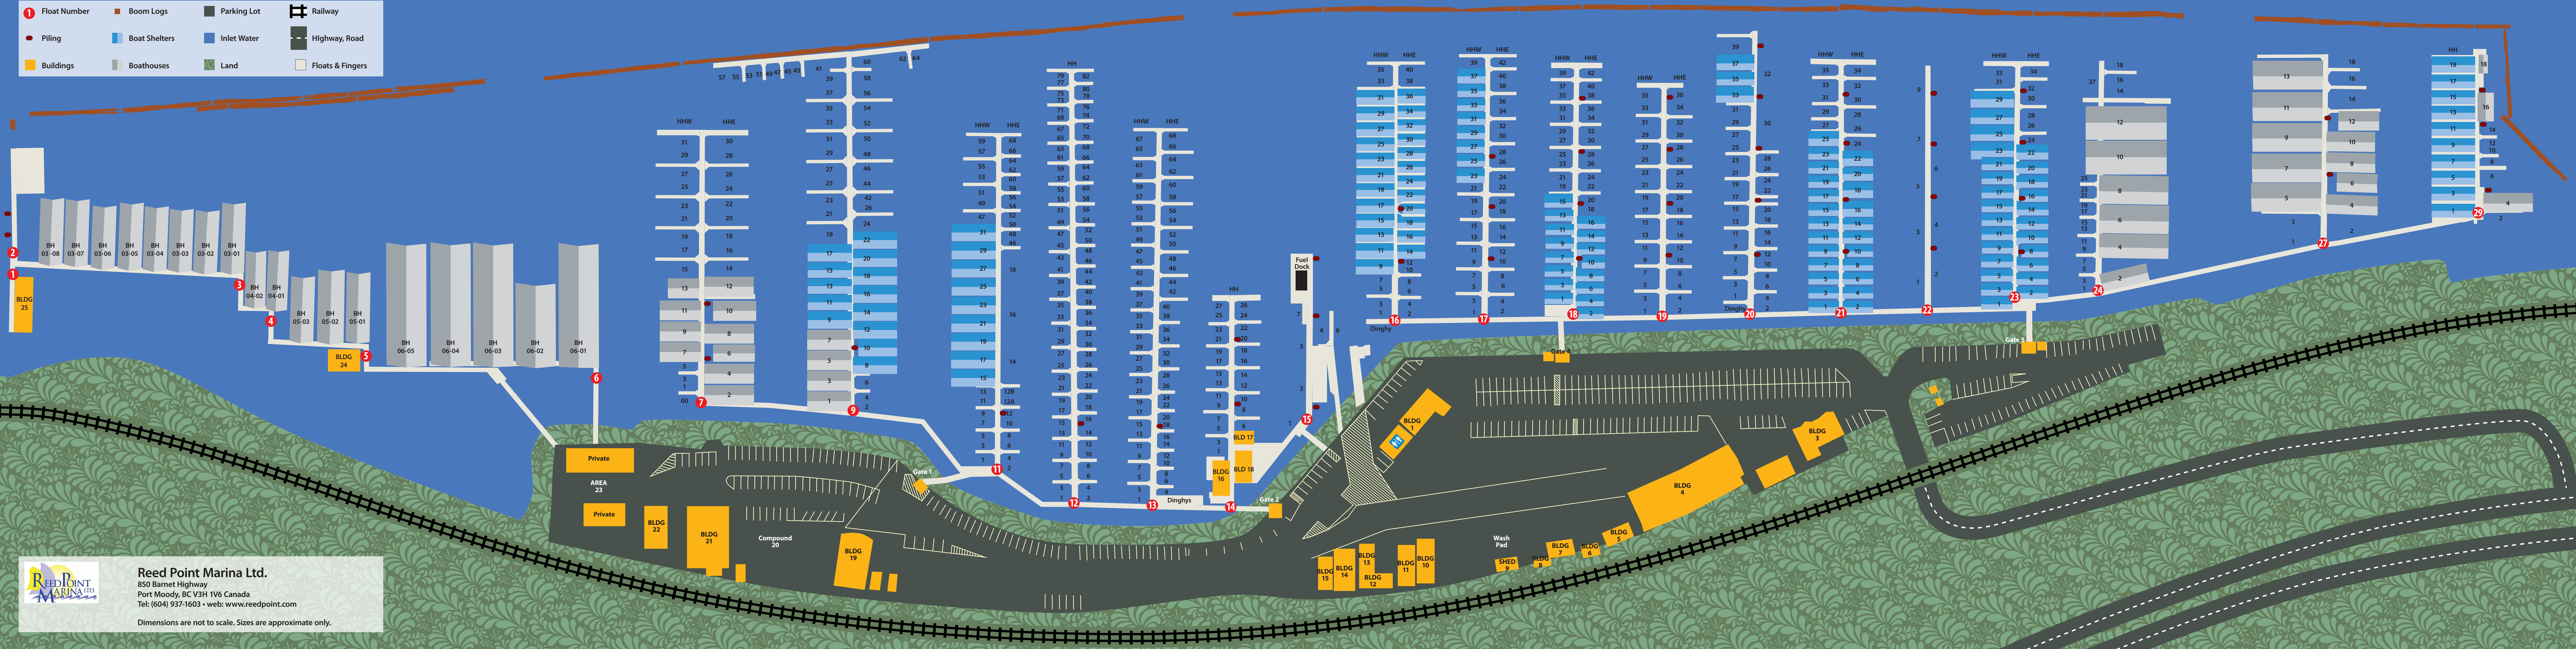

1 Float Number    ■ Boom Logs    ■ Parking Lot    + Railway  
● Piling    ■ Boat Shelters    ■ Inlet Water    - Highway, Road  
■ Buildings    ■ Boathouses    ■ Land    □ Floats & Fingers

**Reed Point Marina Ltd.**  
 850 Barnet Highway  
 Port Moody, BC V3H 1V6 Canada  
 Tel: (604) 937-1603 • web: www.reedpoint.com  
 Dimensions are not to scale. Sizes are approximate only.